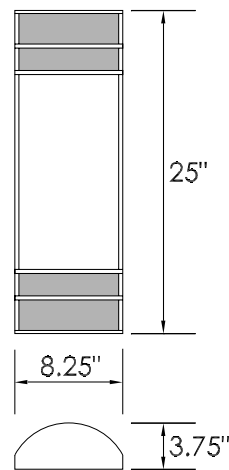

DIFFUSER

A simple white UV stabilized acrylic panel provides an understated elegance to this sleek design.

LED PERFORMANCE - 3500K STANDARD

120-277V - 3500K, 82 CRI - L80 rating - 60,000 hrs - L70 rating (projected) - 100,000 hrs

Amperage rated @ 110V input

Dimming compatible - 0-10V control required

Operating ambient temperature: -20°C / -4°F - 40°C / 104°F

Standard 3500K source lumens noted. Consult Brownlee.com for performance of all CCTs.

F23LED - 23W nominal, .14 A input - 2762 lm - 122 lm/W

F45LED - 45W nominal, .26 A input - 5500 lm - 124 lm/W

MOUNTING

The 7335 series is designed to be mounted directly to a j-box (by others), and additional wall anchors (by others) at the ends of the fixture.

FINISH

The 7335 series is available in Nickel Tone as a standard, and in all Brownlee paints as an optional offering.

WARRANTY

5 year limited warranty on this LED product. Consult factory for details.

ORDERING INFORMATION

7335 - _____ - _____ - _____
Model   2.   3.   4. (if required)

2. FINISH

STANDARD

NT Nickel Tone

OPTIONAL

AB Antique Bronze
AS Antique Silver
BL Black
BT Brass Tone
BZ Bronze
DB Desert Bronze
GM Gun Metal
MB Metallic Bronze
PL Platinum
WH White

CUSTOM

Provide color sample or RAL code to match

3. WATTAGE

F23LED 1-F Series board

F45LED 2-F Series boards

PROJECT:

MODEL #:

FIXTURE TYPE:

NT finish

WET

ADA

4. AVAILABLE OPTIONS

35K 3500K standard color temperature
30K 3000K color temperature
40K 4000K color temperature
BAC Buy American Compliant
ECW Extreme Cold Weather (-40°C / -40°F min.)
ES ENERGY STAR®

Note: F-Series LED system comes standard with dimming driver (DIM).

Specifications and dimensions subject to change without notice.

Consult your Brownlee Lighting representative for availability and ordering information.